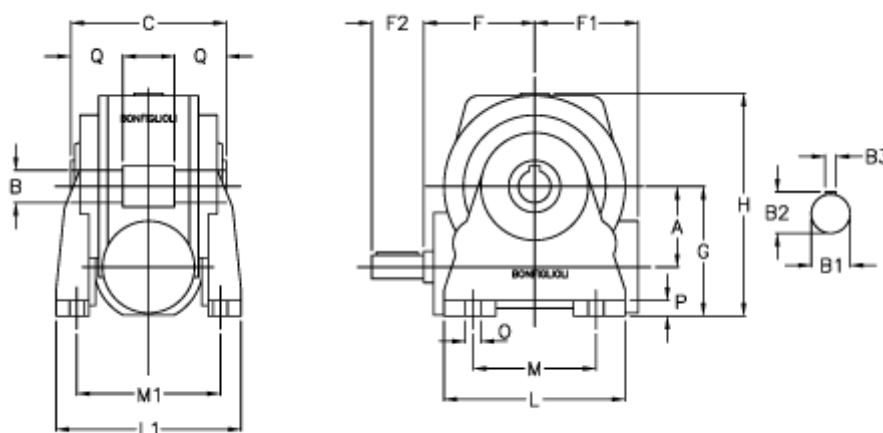

Article number: 3901185020100

Description: Worm gear with solid input shaft
VF 185N-20-HS

Measures

a	= 185.4	F1 = 205	O = 22.0
B	= 60	F2 = 70	P = 22
B1	= 40	g = 254	Q = 65.0
B2	= 43.0	H = 457.0	
B3	= 12	L = 360	
C	= 190	L1 = 320	
Description	= VF 185N-xx-HS	m = 270	
F	= 214.5	M1 = 251.0	